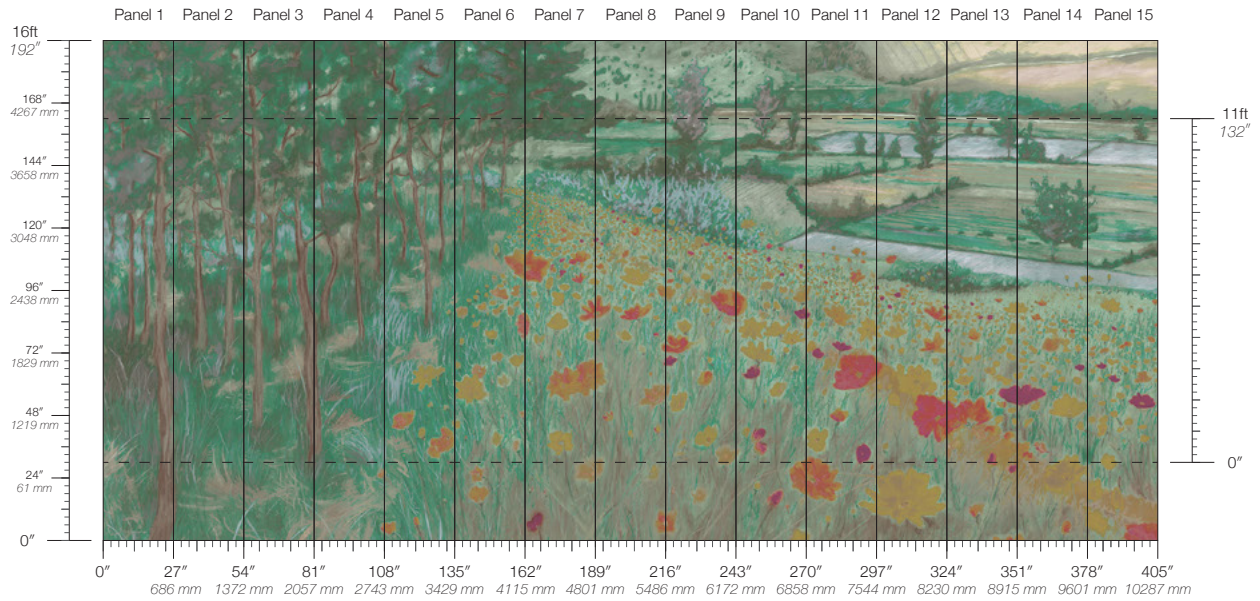

Calico

MEMOIR

Tear Sheet

Memoir is whispers of
a remembered landscape
from a faraway home

CANOPY

EXPANSE

GLIMMER

RADIANT

RISE

WIND

Memoir Canopy

Suitable for residential and some commercial projects

COLOR
Canopy

ITEM
6701

CONTENT
Polyester & Natural Fiber

PANEL WIDTH
27" / 686 mm trimmed

PANEL HEIGHT
132" / 3353 mm standard
192" / 4877 mm extended

REPEAT
Non-repeating

STOCK
Made to order

LEAD TIME
4 weeks to print

MINIMUM
1 panel

PRICE
Available upon request

ORIGIN
USA

DETAILS
Custom options available

MAINTENANCE
Water-based cleanser

ENVIRONMENTAL
FSC Certified Content
REACH Compliant

SPECS
Cellulose & Polyester Fiber
3.62 oz per linear yard
44.1 g per linear meter
Fibrous surface texture

TESTING
(US) ASTM E84 Adhered Class A